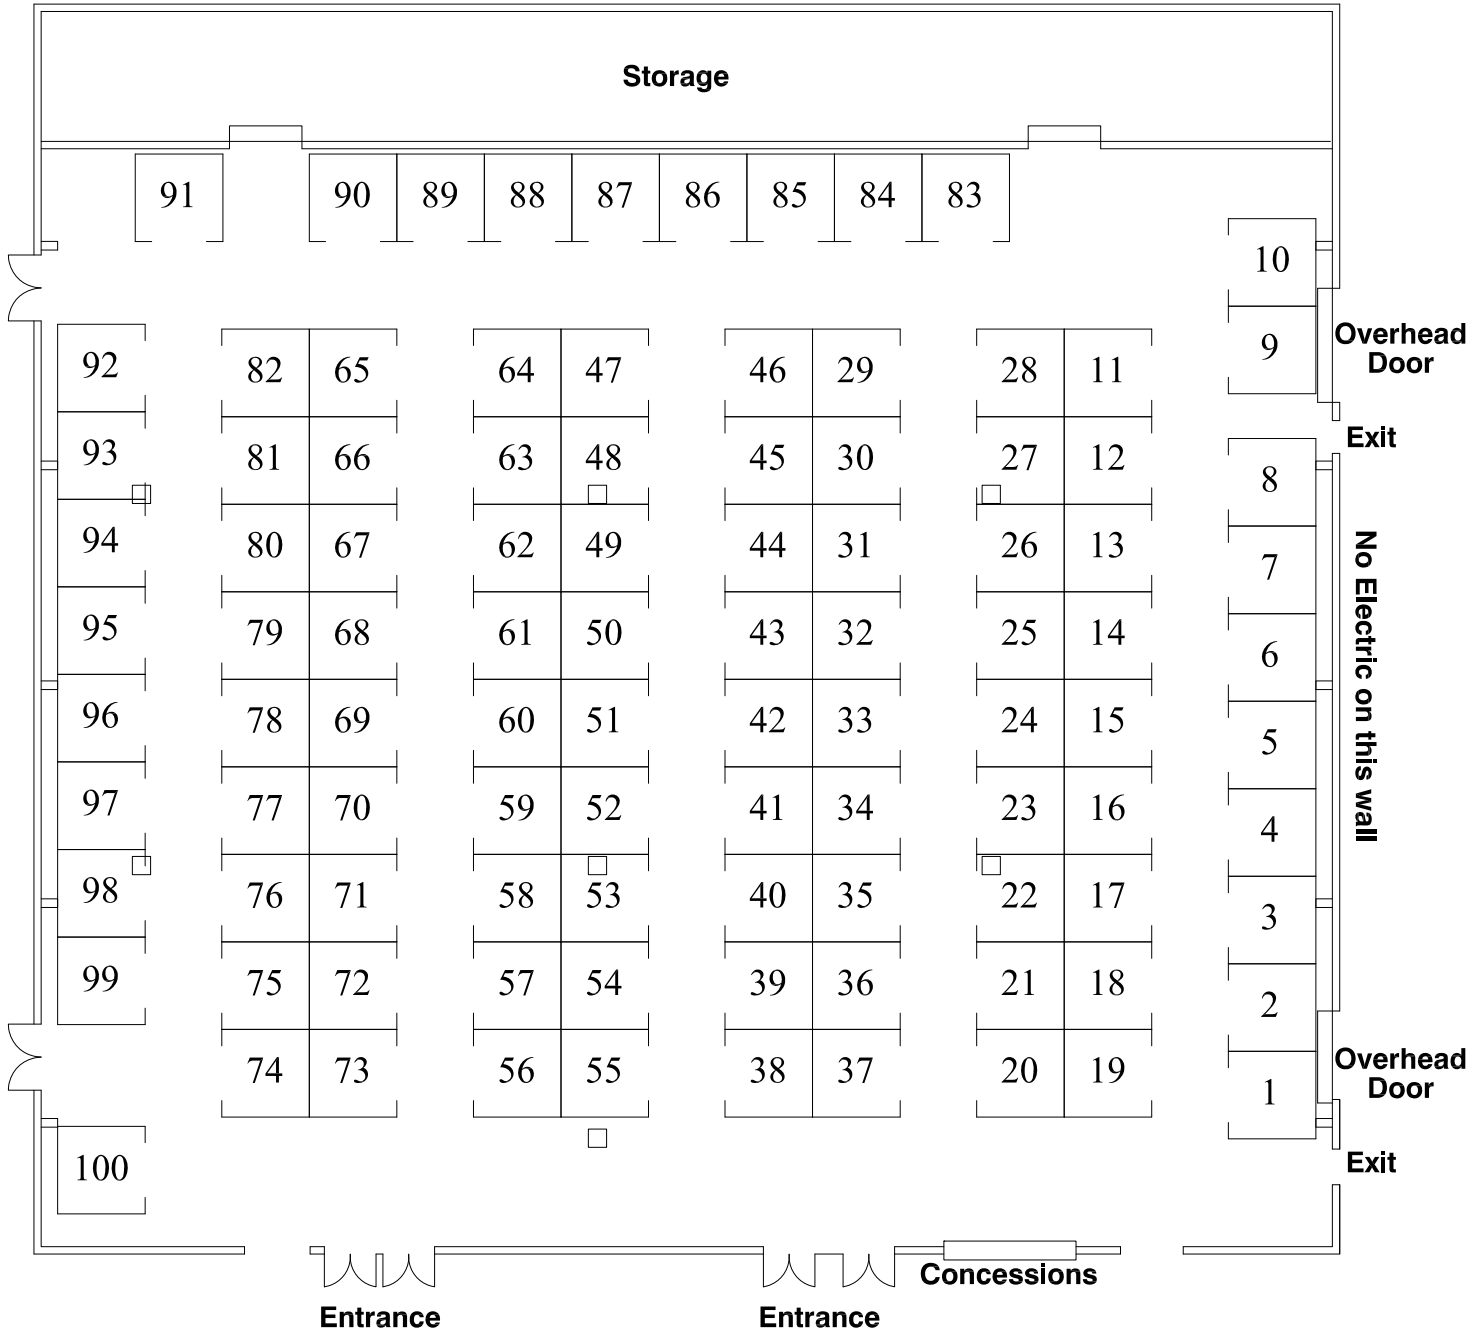

# Paroquet Springs Conference Centre Shepherdsville, Kentucky

Silver River Expo Hall

Total (100) 8ft x 8ft Booths